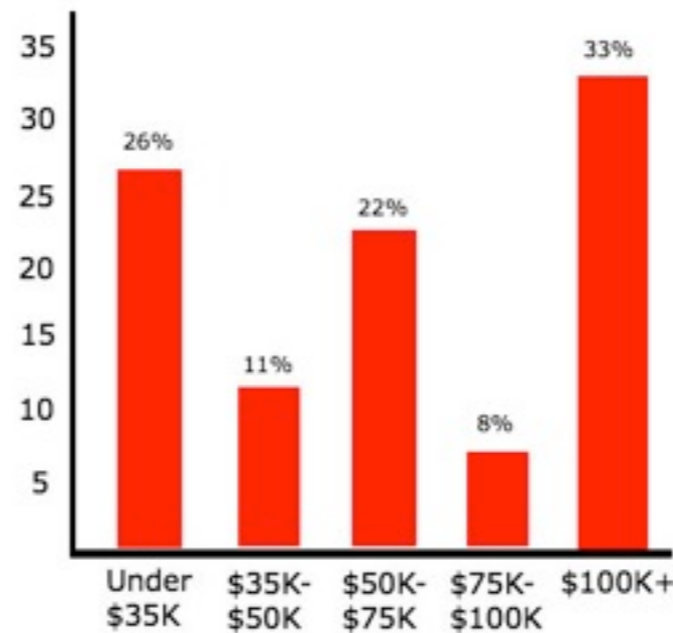

Demographics

Our Hot AC format targets 25-54

HOUSEHOLD INCOME LEVELS

"The KHZ Network is a super simulcast, a multimedia promotional mix that reaches millions!"