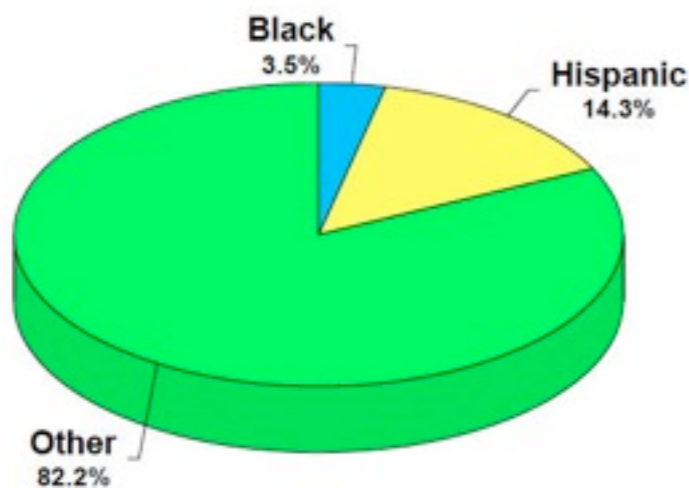

Demographics

Our Hot AC format targets 25-54

HOUSEHOLD INCOME LEVELS

"The KHZ Network is a super simulcast, a multimedia promotional mix that reaches millions!"