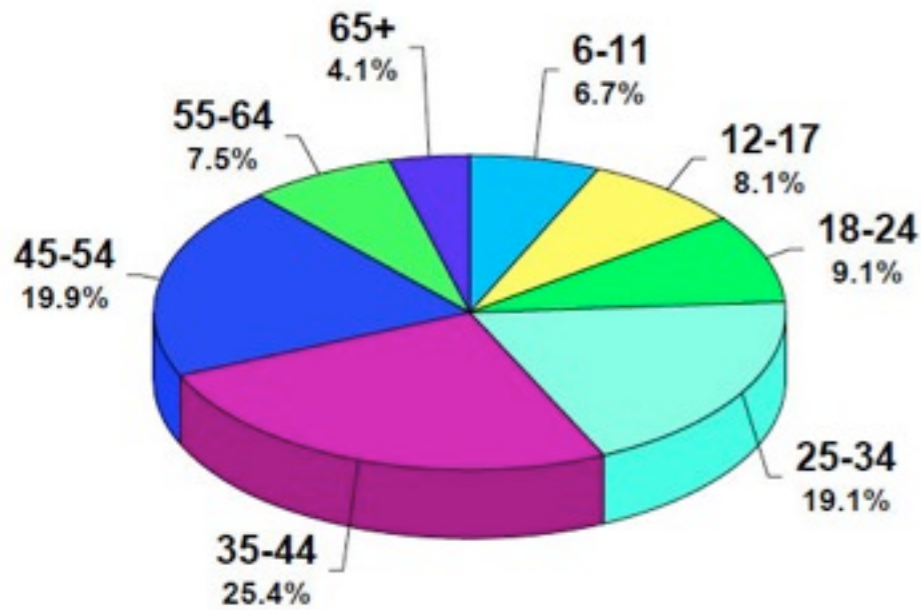

Demographics

Our Hot AC format targets 25-54

HOUSEHOLD INCOME LEVELS

"The KHZ Network is a super simulcast, a multimedia promotional mix that reaches millions!"